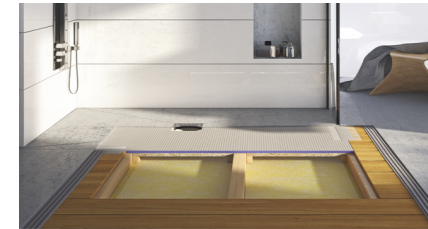

Jackoboard Wet Room Kits 2023

Simple to order - including EVERYTHING you need to create and install Jackoboard Wet Tray Systems

900x900	Kit 1 Square Drain	Centre Drain
	Aqua Flat 20mm wet tray 4512101 including horizontal drain kit	£302.19
Sealing Kit	Waterproofing membrane for 8m2, 10m sealing tape, 2 x internal corners, 1 litre pre-mixed primer	
1200x900	Kit 2 Square Drain	Centre Drain
	Aqua Flat 20mm wet tray 4512102 including horizontal drain kit	£322.64
Sealing Kit	Waterproofing membrane covers 8m2, 10m sealing tape, 2 x internal corners, 1 litre pre-mixed primer	
1200x900	Kit 3 Offset Square Drain (drain position 450x450)	Offset Drain
	Aqua Flat 20mm wet tray 4512293 including horizontal drain kit	£322.64
Sealing Kit	Waterproofing membrane covers 8m2, 10m sealing tape, 2 x internal corners, 1 litre pre-mixed primer	
1800x900	Kit 4 Square Drain (drain position 900x300)	Offset Drain
	Aqua Flat 20mm wet tray 4512360 including horizontal drain kit	£381.74
Sealing Kit	Waterproofing membrane covers 8m2, 10m sealing tape, 2 x internal corners, 1 litre pre-mixed primer	